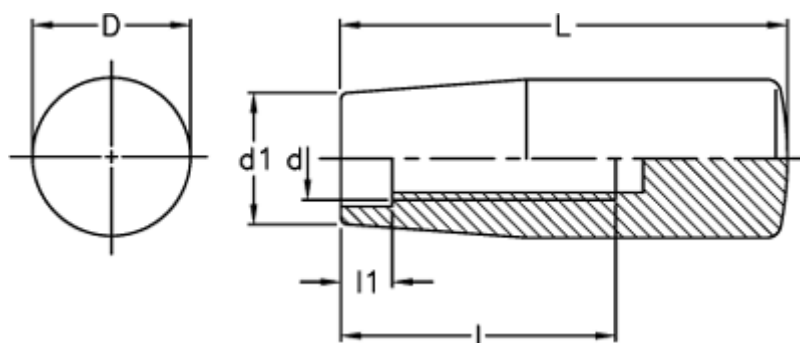

# Data Sheet

Article number: 2304021902  
Description: E+G Handle  
I.280/80-M12

## Measures

d = M10

D = 26

d1 = 21

l = 55

L = 80

l1 = 7.0